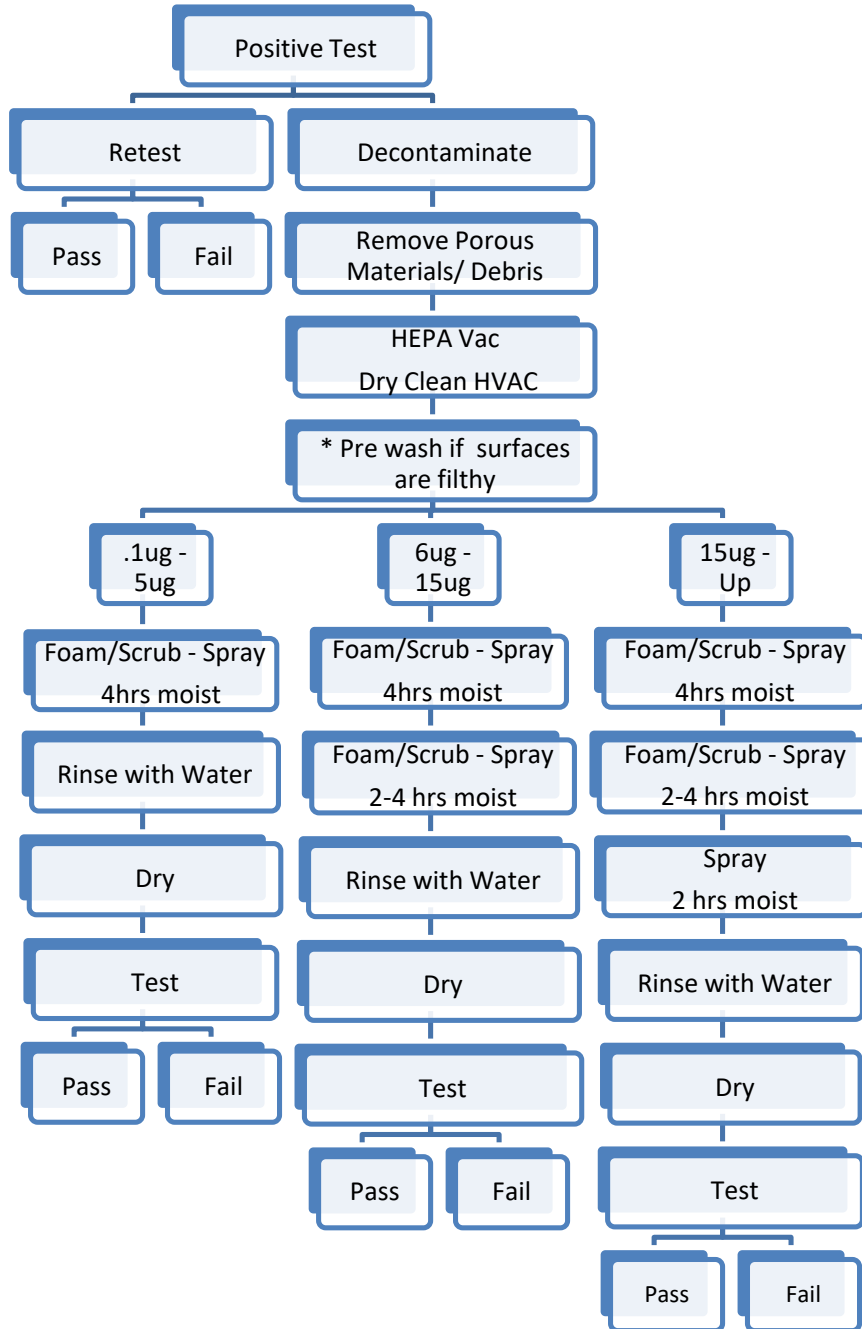

## Product Use

## Product Mix

Pre-wash (to remove filth)

Foam application

Spray application

Rinse

1 Part Product/5 Parts Water

2 Parts Product/1 Part Water

Full Strength Product

Water Only

For Province or State that require .5ug or lower use middle or right columns